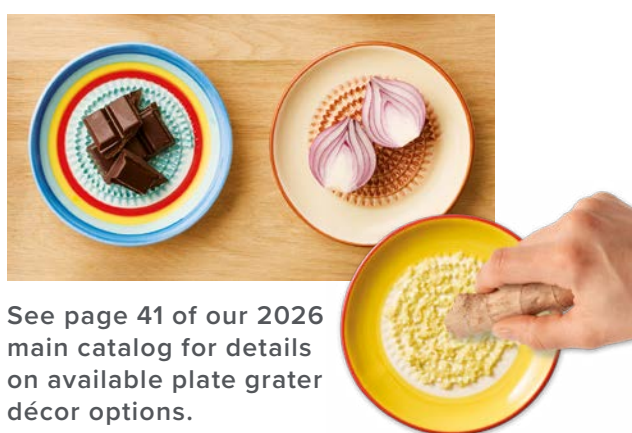

See our entire "Texas" BBQ collection in our 2026 main catalog, page 46.

ITEM #	DESCRIPTION	LENGTH	UPC/EAN
K1066842803	"Texas" BBQ Brush	19"	4007371065290

PLATE GRATER DISPLAY

Free Display with first purchase of 36 plates.

Display your Plate Graters in style with this Acacia wood countertop display that holds 36 gift-boxed plate graters. These beautiful graters feature a finely serrated ceramic surface that releases bold, concentrated flavors such as garlic, chocolate, ginger, onions... Perfect for grating small amounts with ease. Brush included.