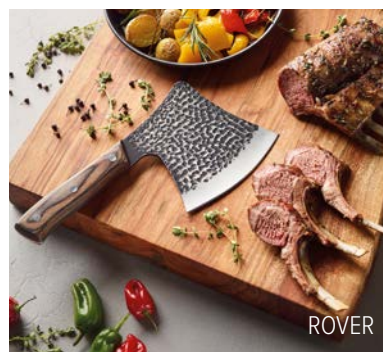

CLEAVER

ROVER

ITEM #	DESCRIPTION	OVERALL LENGTH	BLADE LENGTH	UPC/EAN
M070972	"Cleaver" Chef's Knife	10.5"	6.7"	4006528070972
M070989	"Rover" Chef's Knife	8.25"	4.7"	4006528070989