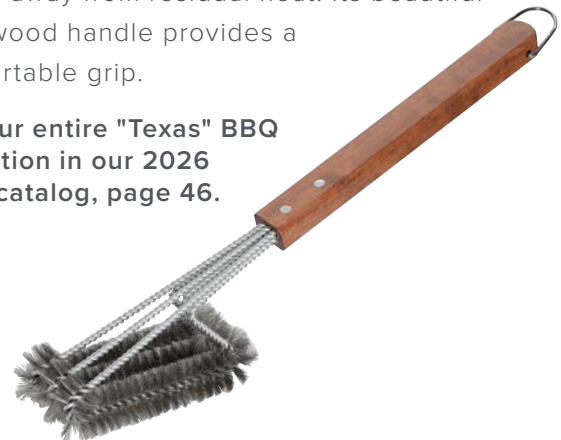

"TEXAS" BBQ BRUSH

Keep your grill grates perfectly clean with this heavy-duty stainless steel BBQ brush. It is equipped with 3 sturdy steel bristle heads to effectively remove residue and buildup. Measuring 19" in length, the TEXAS brush ensures excellent reach while keeping hands away from residual heat. Its beautiful Rosewood handle provides a comfortable grip.

See our entire "Texas" BBQ collection in our 2026 main catalog, page 46.