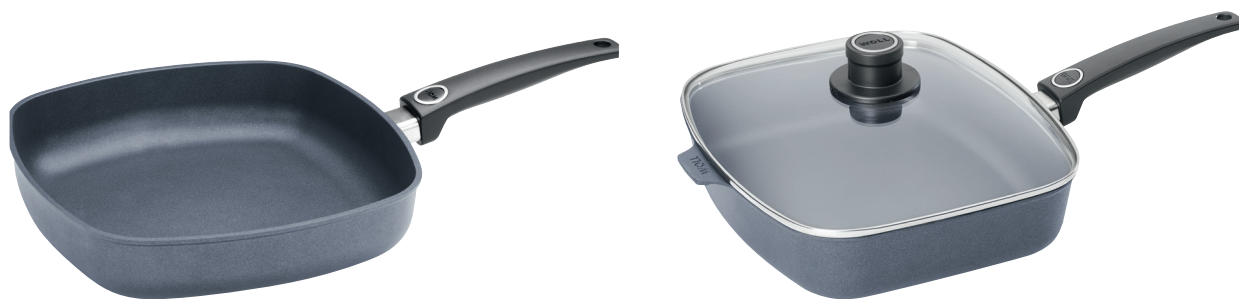

NONSTICK COOKWARE

SQUARE FRY PANS

ITEM #	DESCRIPTION	UPC / EAN
W626DPS	Diamond Lite, Square Fry Pan, 10" x 10"	4054359004758
W626DPI	Diamond Lite, Induction Square Fry Pan, 10" x 10"	4054359004772
W629DPIL	Diamond Lite, Induction Rectangular Fry Pan w/ Lid, 10.5" x 11.75"	4054359002358