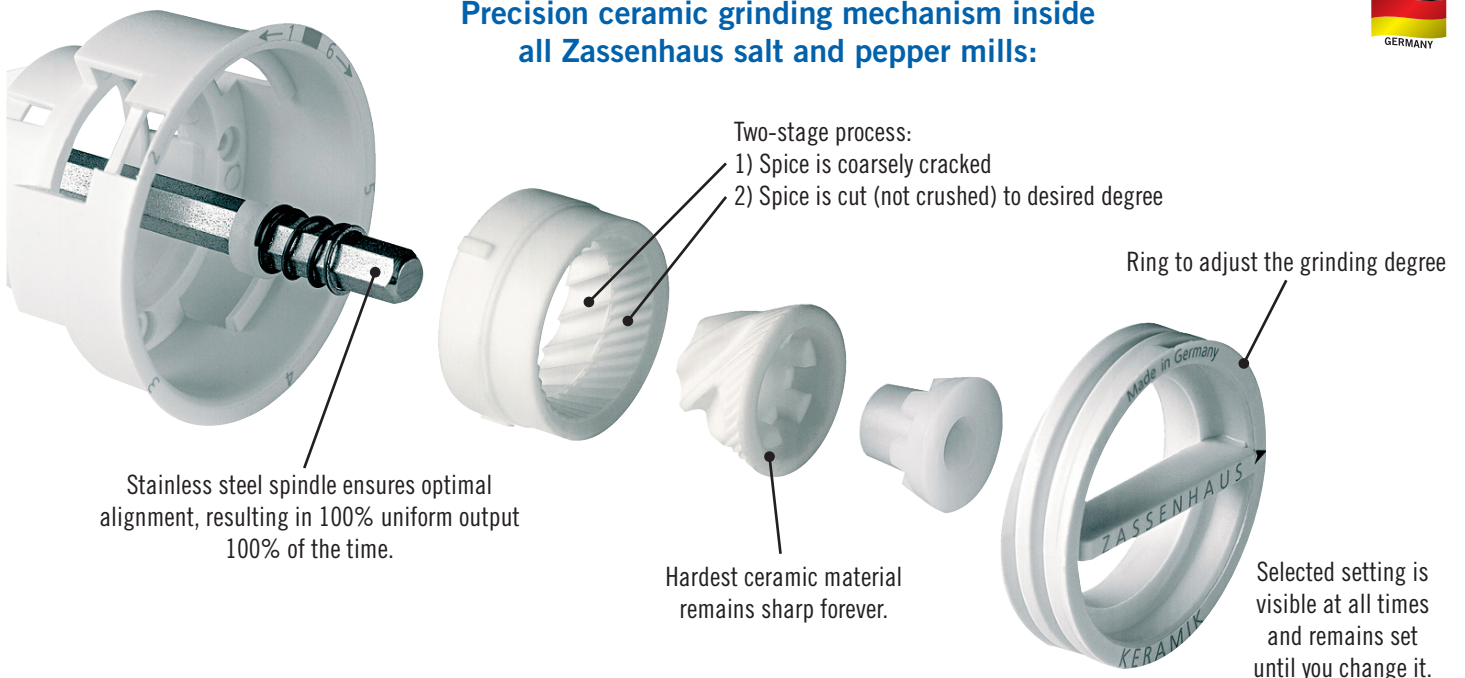

## Precision ceramic grinding mechanism inside all Zassenhaus salt and pepper mills:

4 blades,  
each positioned in a  
different direction,  
ensure consistent  
and smooth results