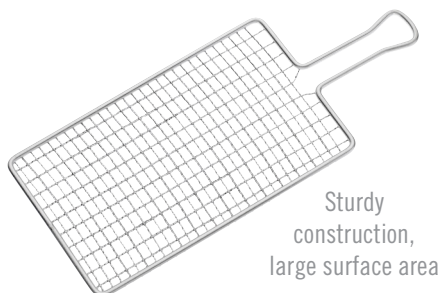

POTATO SHREDDER

- Perfect for potato latkes
- Traditional safety grater with cross-woven design
- Stainless steel, dishwasher safe

ITEM #	DESCRIPTION	UPC / EAN
K1020082800	Potato Shredder, stainless steel, 5" x 12.5"	4007371039406