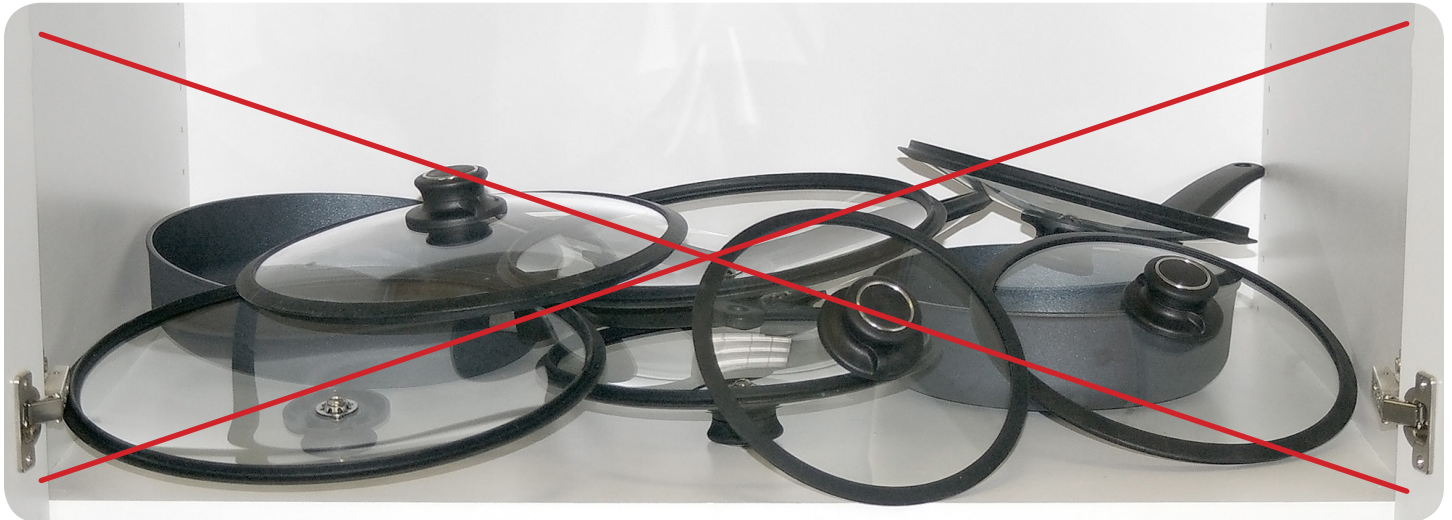

From this...