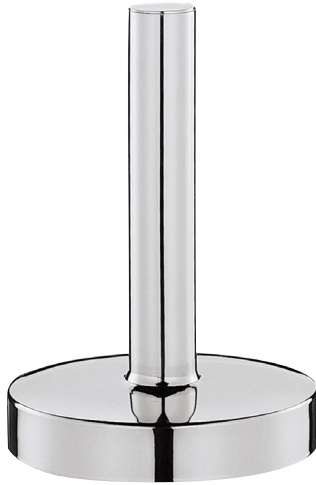

## FISHBONE TWEEZERS

- Securely grips even the smallest fish bones
- Stainless steel, dishwasher safe

ITEM #	DESCRIPTION	UPC / EAN
<b>K0940072800</b>	Fishbone Tweezers, stainless steel, 5"	4007371041140