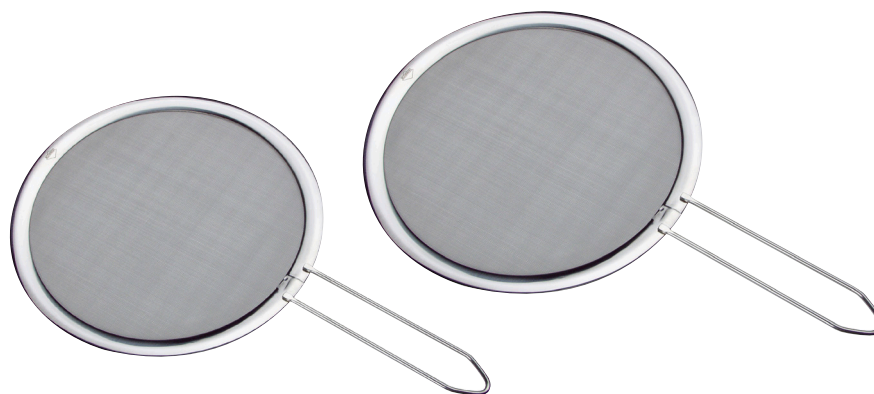

DELUXE SPLATTER GUARDS *NEW*

Keep your stovetop clean and those splatters contained

- Smooth finish, extra sturdy
- Fine mesh; stainless steel
- Dishwasher safe

ITEM #	SIZE	UPC / EAN
K0808052829	11.5"	4007371043618
K0808052833	13"	4007371043625