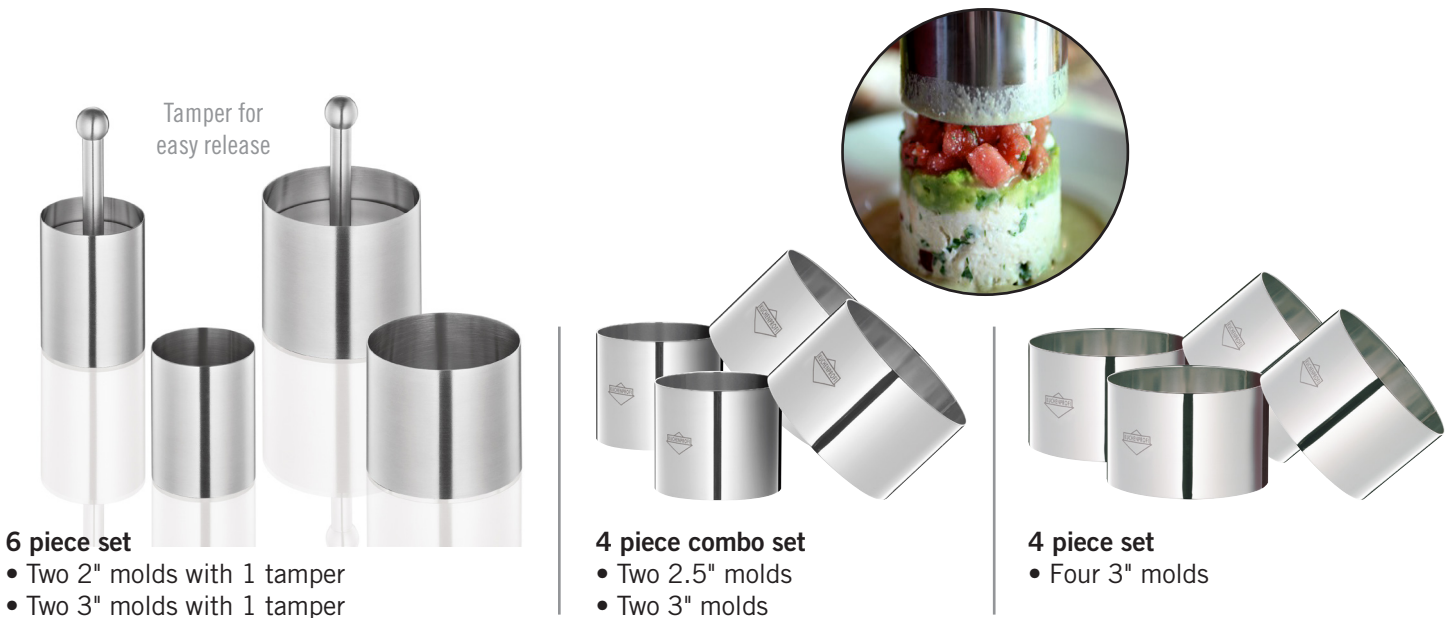

1. **6 piece set**
2. Two 2" molds with 1 tamper
   - Two 3" molds with 1 tamper

1. **4 piece combo set**
2. Two 2.5" molds
   - Two 3" molds

1. **4 piece set**
2. Four 3" molds

RING MOLDS

- For delicate desserts, classic rice timbales, appetizers
- 18/10 stainless steel, dishwasher safe

ITEM #	DESCRIPTION	UPC / EAN
K0904982806	6 piece set, stainless steel	4007371054782
K0905002804	4 piece combo set, stainless steel	4007371043885
K0905052804	4 piece set, stainless steel	4007371045445