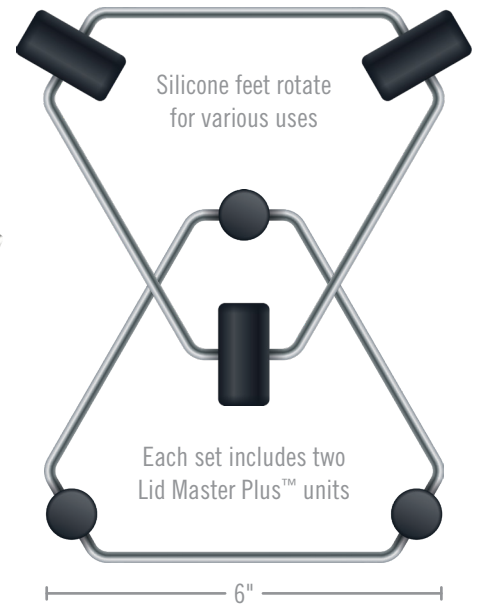

SCAN FOR  
**FOOD52**  
DEMO VIDEO

Trivet

Lid Rest

Pan Protection

Double Boiler

ITEM #	DESCRIPTION	UPC / EAN
<b>L100</b>	Lid Master Plus™, Set of 2	728547701005
<b>L100-CDU</b>	Lid Master Plus™, CDU 12 pieces	728547711004
<b>L100-CAP</b>	Lid Master Plus™, Caps, set of 6 to extend silicone feet	728547721003