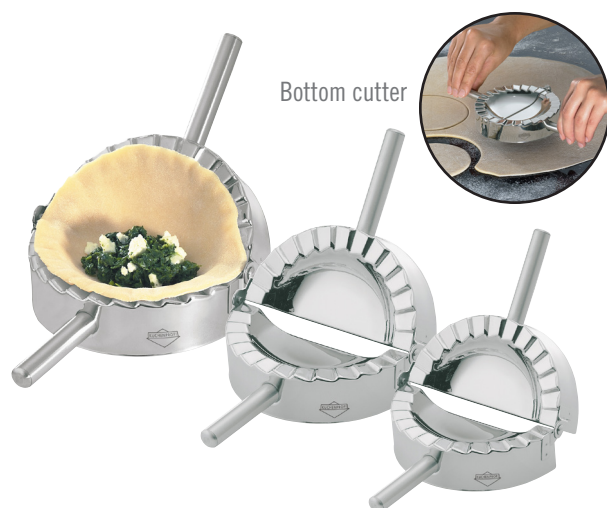

### POTATO SHREDDER

- Perfect for potato latkes
- Traditional safety grater with cross-woven design
- Stainless steel, dishwasher safe

ITEM #	DESCRIPTION	UPC / EAN
<b>K1020082800</b>	Potato Shredder, stainless steel, 5" x 12.5"	4007371039406

## RAVIOLI WHEEL

- Seals and cuts dough at once
- No left-over dough
- Stainless steel, dishwasher safe

ITEM #	DESCRIPTION	UPC / EAN
<b>K0803502800</b>	Ravioli Wheel, stainless steel, 7" long	4007371042796