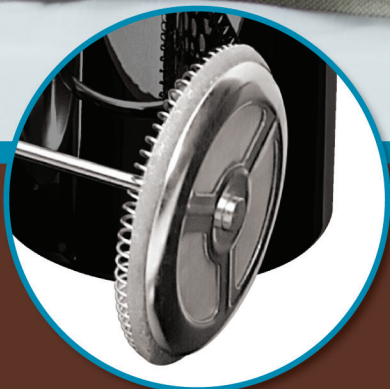

*Patented dual filtration system with an  
exclusive Italian screen and coil/spring  
combination securely traps sediment.*