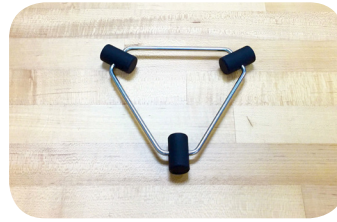

Wait, there is more!

- Use as a trivet for pots and lids
- Place between pans to protect their coating during storage
- Use to create a double boiler
- 2 Lid Master Plus™ units per box
- Patent pending
- Made of food grade silicone and quality stainless steel. Both are high-heat resistant and dishwasher safe

SCAN FOR
FOOD52
DEMO VIDEO

Trivet

ITEM #	DESCRIPTION	UPC / EAN
L100	Lid Master Plus™, Set of 2	728547701005
L100-CDU	Lid Master Plus™, CDU 12 pieces	728547711004
L100-CAP	Lid Master Plus™, Caps, set of 6 to extend silicone feet	728547721003