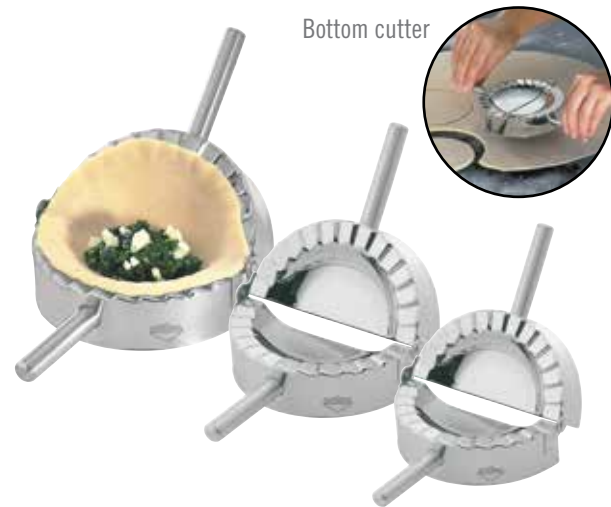

ITEM #	UPC / EAN
K1005192800	4007371063395

SMALL FOOD MILL *NEW*

- Compact size with a fixed super fine disc and long handle
- For smaller portions of fruits and vegetables including those with tougher skin
- Stainless steel, dishwasher safe

ITEM #	DESCRIPTION	UPC / EAN
K0965602814	Small w/ fixed blade, stainless steel, 5.5" dia.	4007371036917
K0966002820	Large w/ 4 discs: super fine, fine, medium, & coarse	4007371036665

LARGE FOOD MILL

- Four discs: super fine (1.3mm!), fine, medium, coarse
- Even strains tomatoes and apples with tough skin!
- Comfortable, large knob and long handle
- Stainless steel, dishwasher safe