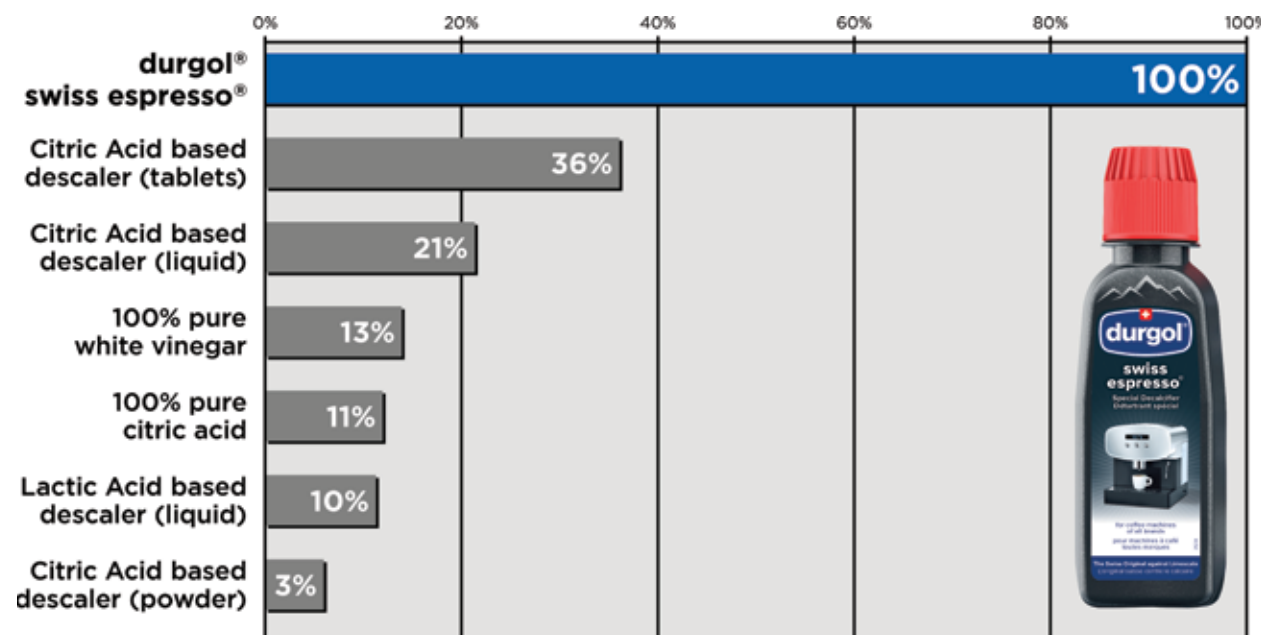

Here's how various descalers compare:

2014 Lab test with 99% pure limescale (calcium) cube placed for 15 minutes in 200 ml decalcifier solution