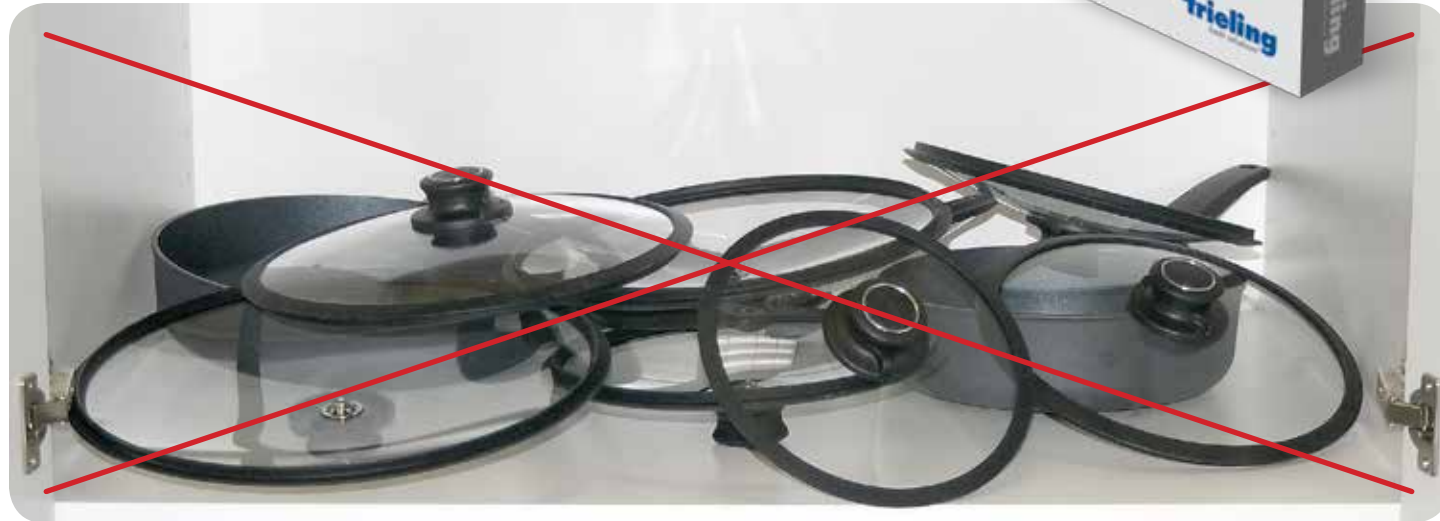

From this...

...to This!