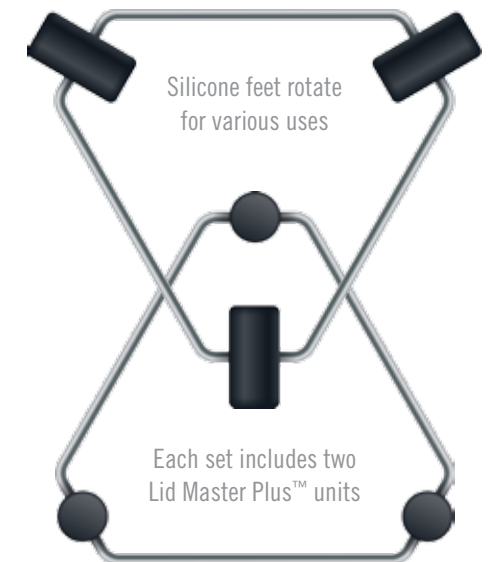

Lid Master Plus CDU

ITEM #	DESCRIPTION	UPC / EAN
L100	Lid Master Plus™, Set of 2	728547701005
L100-CDU	Lid Master Plus™, CDU 12 pieces	728547711004
L100-CAP	Lid Master Plus™, Caps, set of 6 to extend silicone feet	728547721003