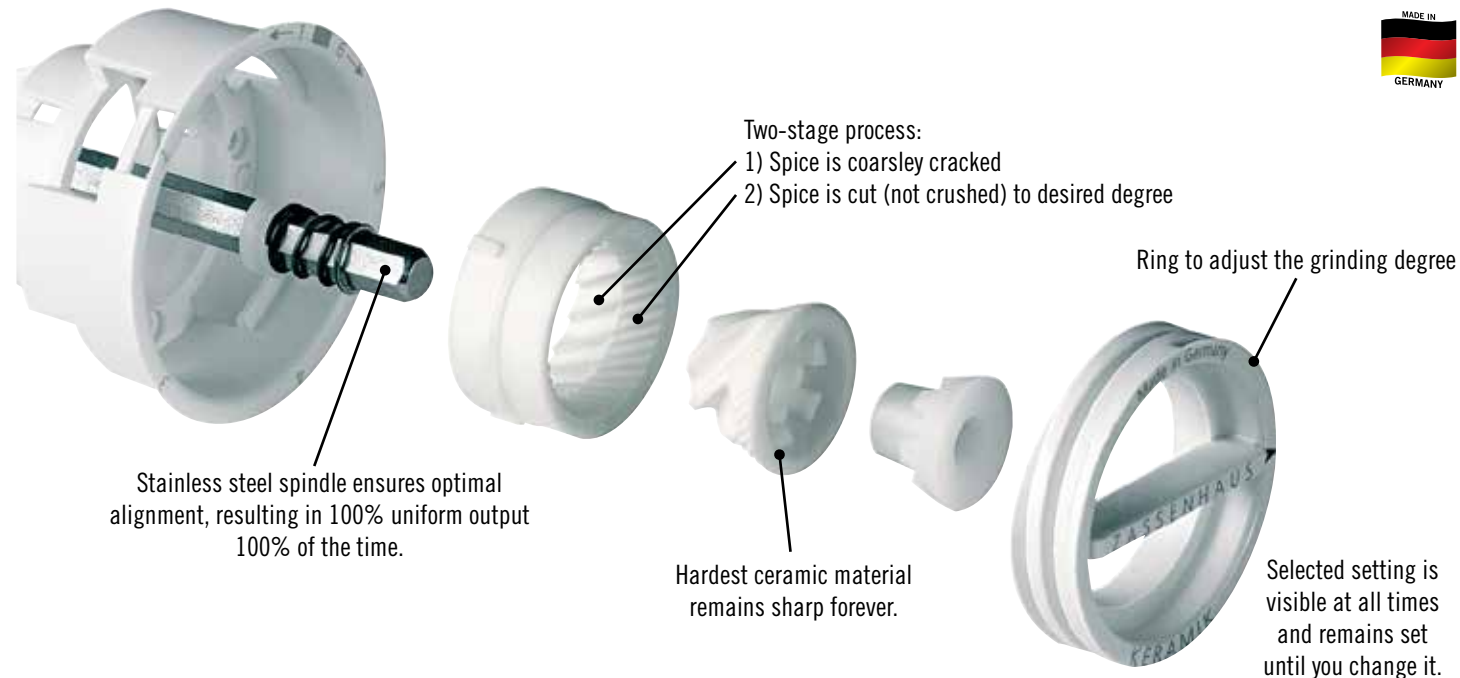

Precision ceramic grinding mechanism:

"BERLIN"

- A timeless bestseller
- Beech wood