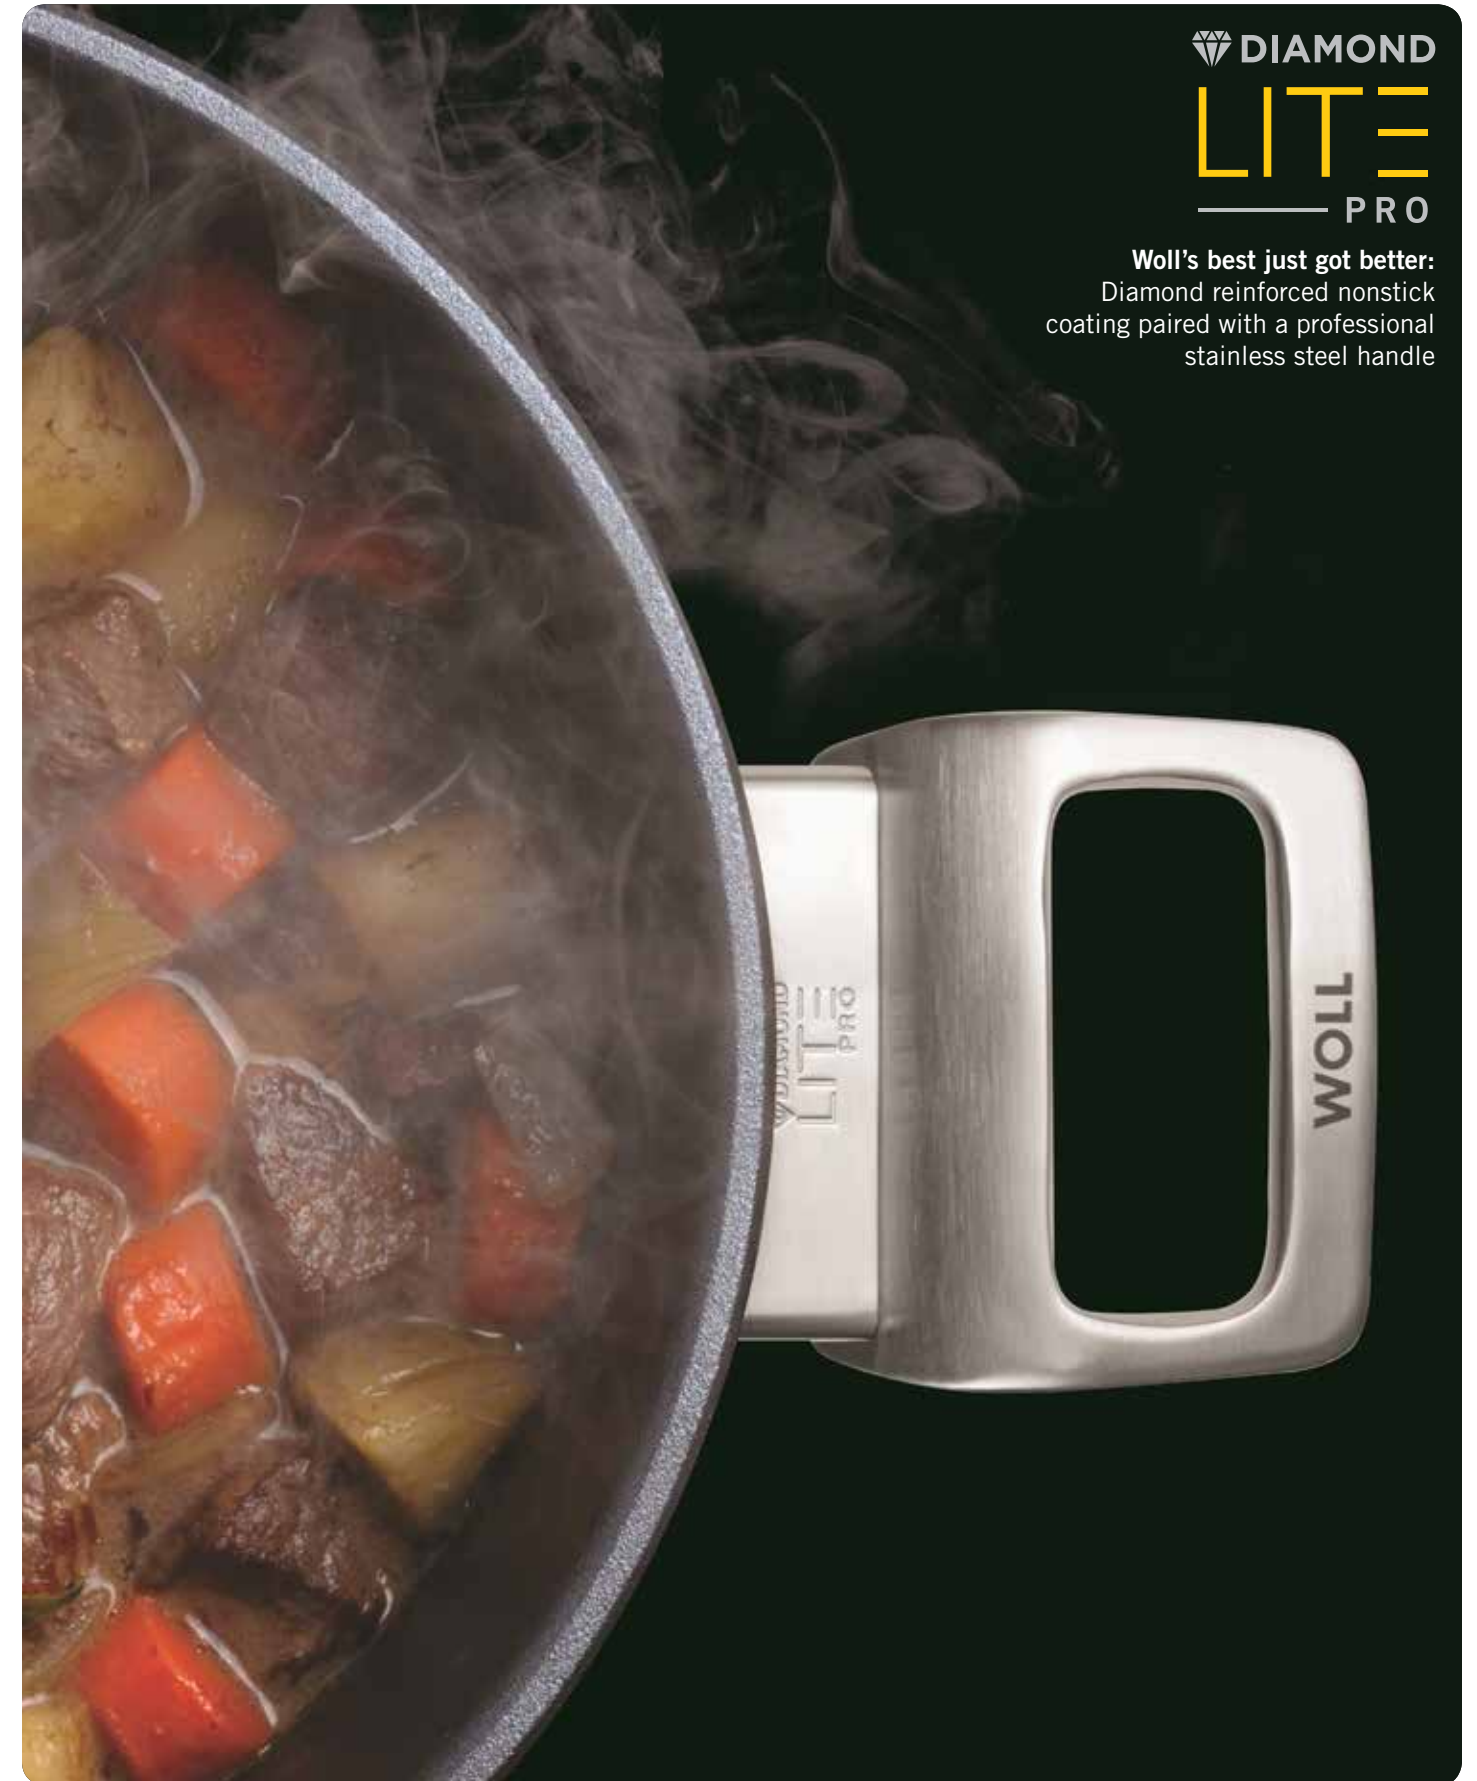

DIAMOND LITE GLASS LIDS

- High quality tempered glass with stainless steel rim
- Vented lid knob

ITEM #	DESCRIPTION	UPC / EAN
WS18M	Diamond Lite glass lid, round w/ vented knob, 7" dia.	4032525100183
WS20M	Diamond Lite glass lid, round w/ vented knob, 8" dia.	4032525100206
WS24M	Diamond Lite glass lid, round w/ vented knob, 9.5" dia.	4032525100244
WS26M	Diamond Lite glass lid, round w/ vented knob, 10.25" dia.	4032525100268
WS28M	Diamond Lite glass lid, round w/ vented knob, 11" dia.	4032525100282
WS30M	Diamond Lite glass lid, round w/ vented knob, 11.75" dia.	4032525100305
WS32M	Diamond Lite glass lid, round w/ vented knob, 12.5" dia.	4032525100329
WS220M	Diamond Lite glass lid, square w/ vented knob, 8" x 8"	4032525102200
WS224M	Diamond Lite glass lid, square w/ vented knob, 9.5" x 9.5"	4032525102248
WS228M	Diamond Lite glass lid, square w/ vented knob, 11" x 11"	4032525102286

Woll's best just got better:
Diamond reinforced nonstick
coating paired with a professional
stainless steel handle