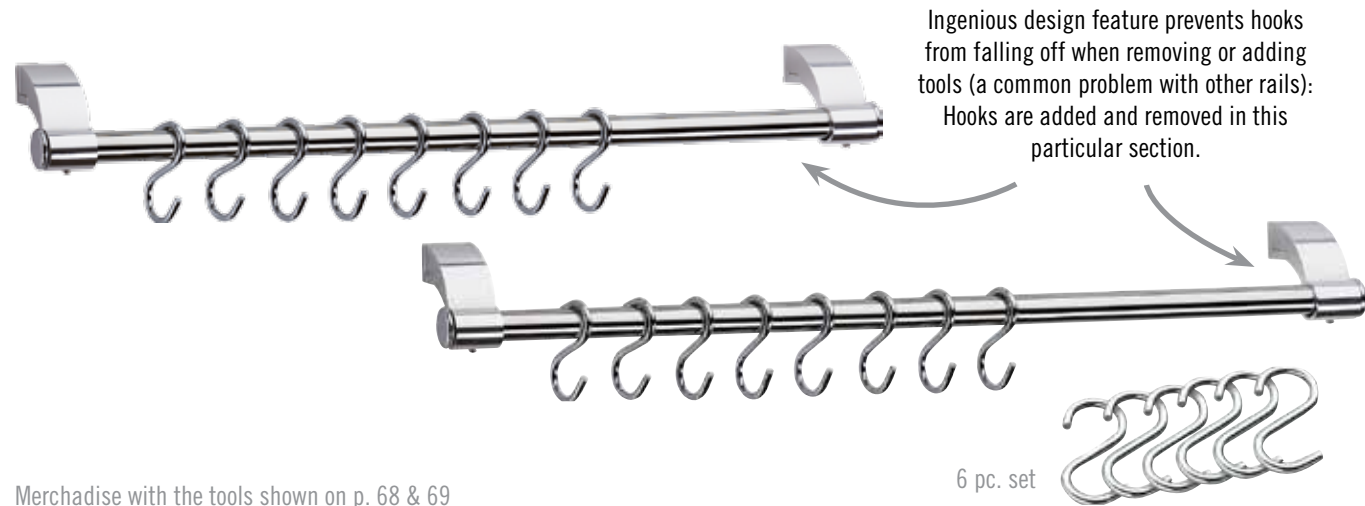

Merchandise with the tools shown on p. 68 & 69

UTENSIL RACKS

- Stainless steel
- Two sizes: 19.7" and 23.7"
- Rack includes mounting hardware and eight hooks
- Extra hooks available

ITEM #	DESCRIPTION	UPC / EAN
K1055002805	19.7" Utensil Rack	4007371008068
K1055002806	23.7" Utensil Rack	4007371008105
K1051003806	S-hooks, 6 pc. set	4007371025638