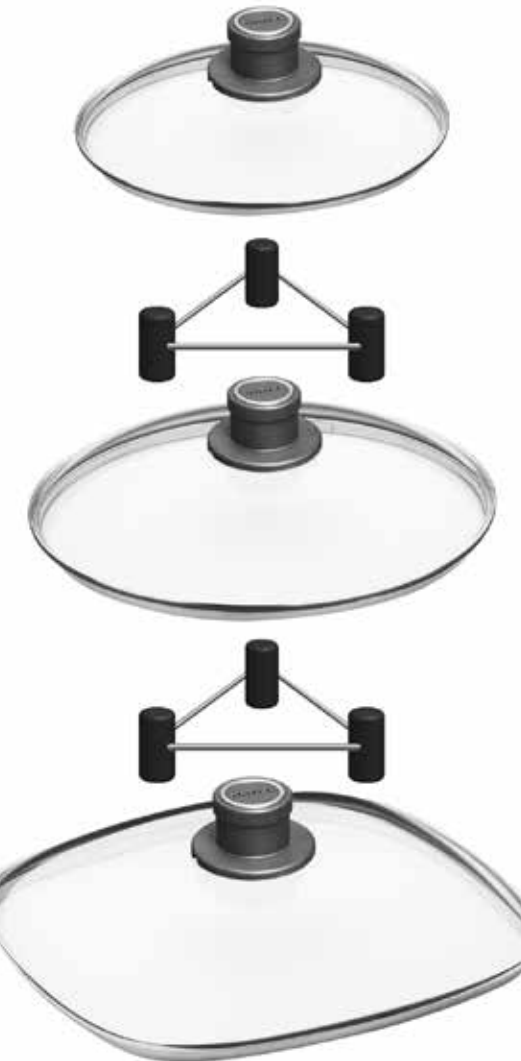

Lid Master Plus CDU

ITEM #	DESCRIPTION	UPC / EAN
L100	Lid Master Plus™, Set of 2	728547701005
L100-CDU	Lid Master Plus™, CDU 12 pieces	728547711004
L100-CAP	Lid Master Plus™, Caps, set of 6 to extend silicone feet	728547721003