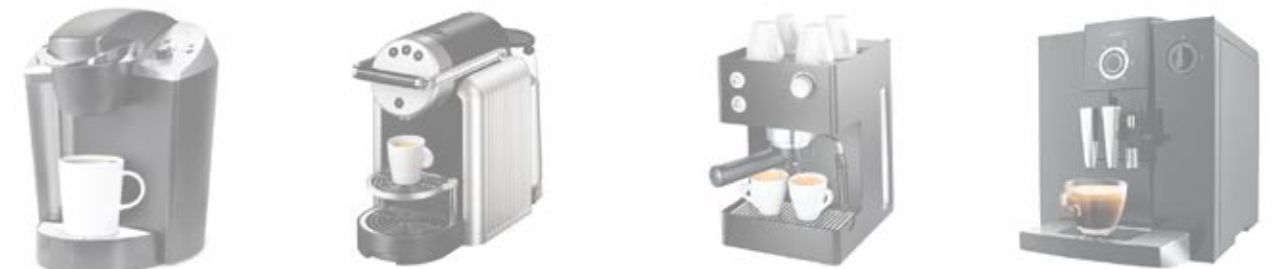

Works on all types of coffee machines

Limescale is the *bad cholesterol* of coffee machines

Limescale clogs up your coffee machine's tubes and inner workings just like bad cholesterol clogs up your arteries.

And if that wasn't bad enough, there's **calcium citrate**: It forms when you descale with citric acid based cleaners.

Calcium citrate forms another layer inside your machine that cannot be dissolved by any cleaner (not even durgol®)!

You want both gone, for a machine that's clean and pristine, happily pumping away for years of an active life.