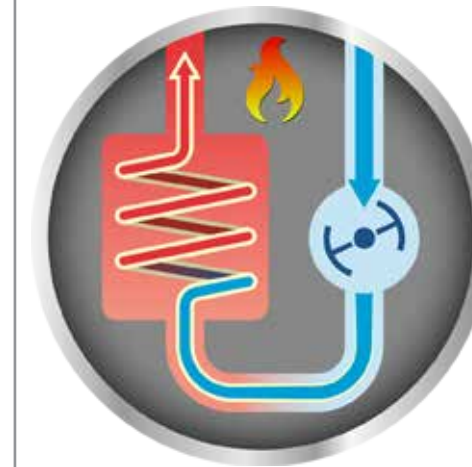

Citric Acid

Citric Acid based products cannot remove 100% of the limescale AND form an extra layer of calcium citrate on top of the remaining limescale! Your machine has begun to fail.