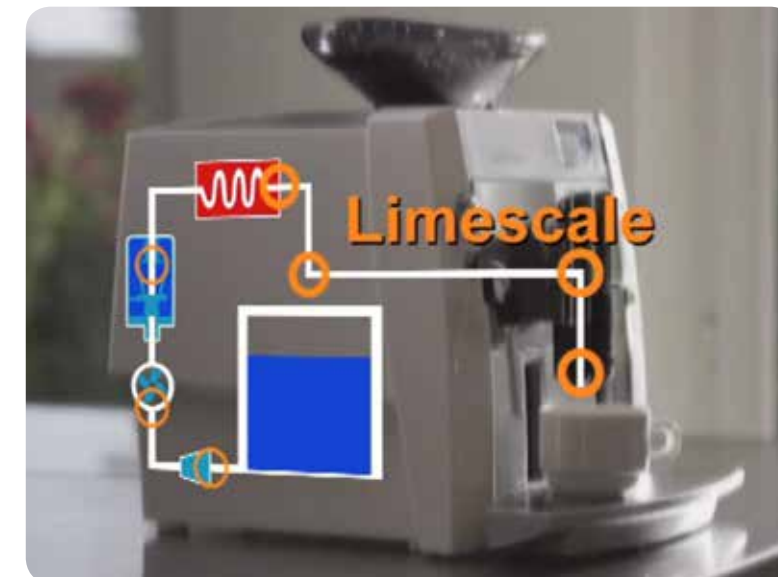

Typical choke points caused by limescale